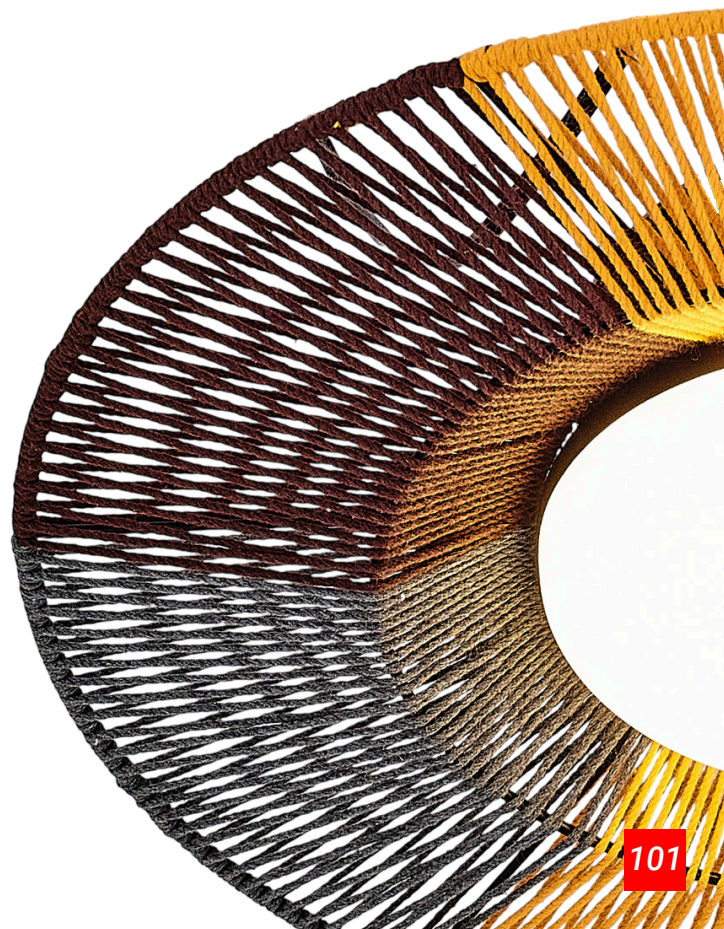

Lighting Products 2026

1432-1A

1432-1A

20W LED
Ø:34 H:120
3000 Kelvin
2000 Lumen
Blue, Green, Black
Metal, Acrylic

1433-01

21W LED
Ø:40 H:10
3000 Kelvin
2100 Lumen
Metal, Rope

1433-02

24W LED
Ø:50 H:12
3000 Kelvin
2400 Lumen
Metal, Rope