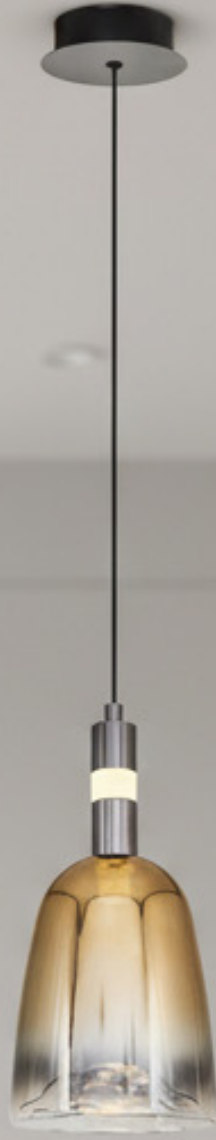

Lighting Products 2026

2854-2A

2854-2A

8 W LED
Ø:25 H:120
3000 Kelvin
800 Lumen
Chrome, Yellow
Rose Gold
Metal/Glass

Özcan Aydınlatma

Lighting Products 2026

2854-1A

2854-1A