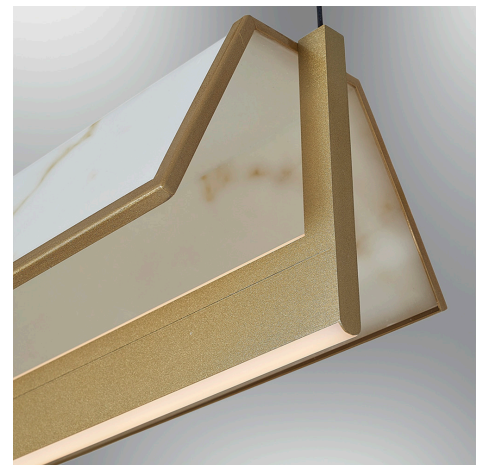

1436-2
KUMANDALI

62W LED
W:80 L:20 H:7
3000-6500 Kelvin
6200 Lumen
Metal, Acrylic

**1436-1
KUMANDALI**

58W LED
Ø:50 H:8
3000-6500 Kelvin
5800 Lumen
Metal, Acrylic

2316-1

22W LED
W:92 L:20 H:120
3000-6500 Kelvin
2200 Lumen
Yellow, Brown
Metal, Marble