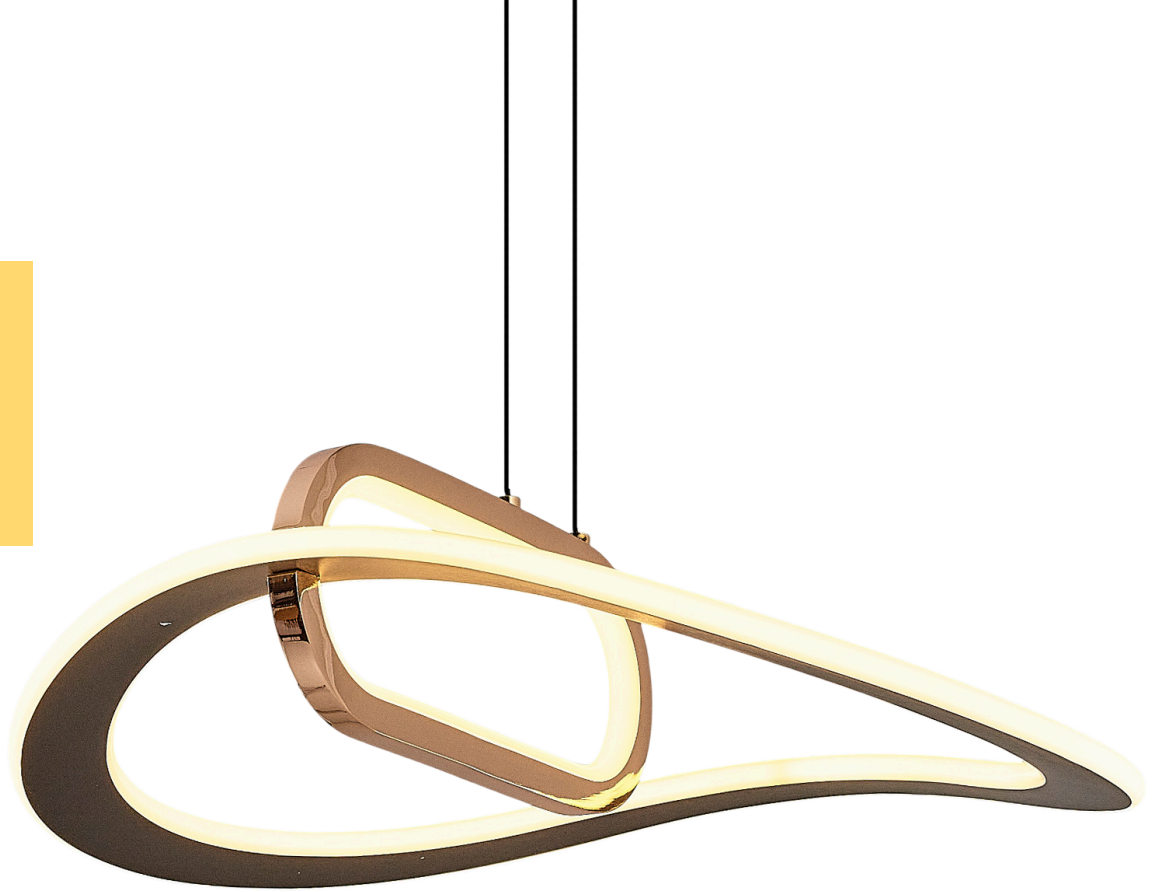

5729-1A

22W LED
Ø:51 H:120
3000 Kelvin
2200 Lumen
Metal, Acrylic