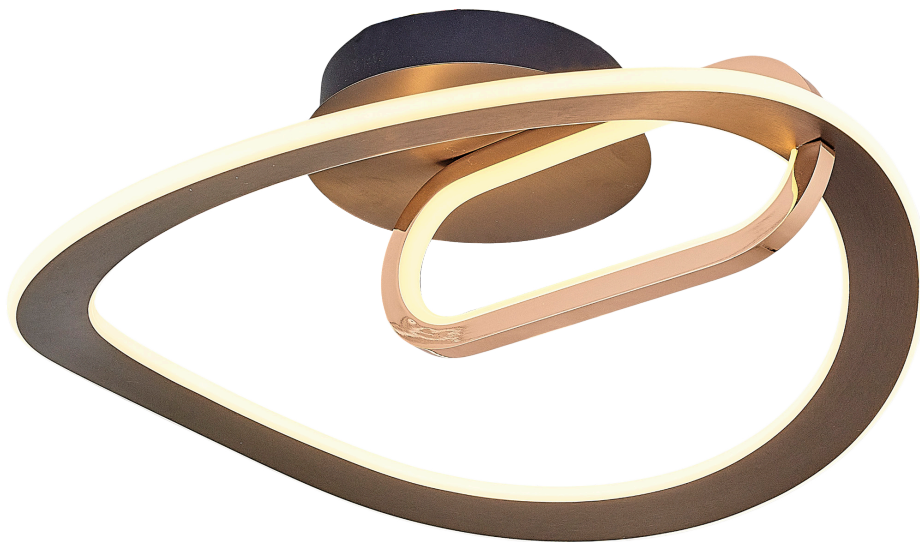

5729-1

22W LED
Ø:51 H:18
3000 Kelvin
2200 Lumen
Metal, Acrylic