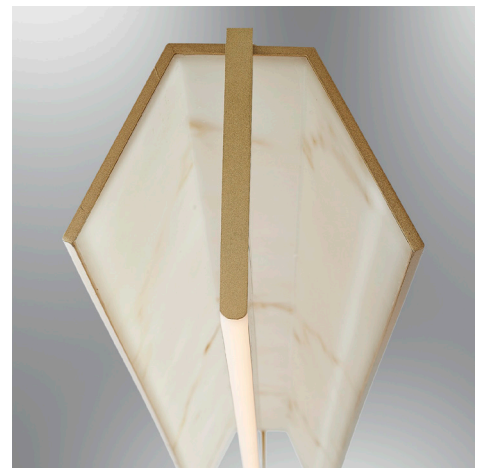

1436-2
KUMANDALI

62W LED
W:80 L:20 H:7
3000-6500 Kelvin
6200 Lumen
Metal, Acrylic

**1436-1
KUMANDALI**

58W LED
Ø:50 H:8
3000-6500 Kelvin
5800 Lumen
Metal, Acrylic

2316-1

22W LED
W:92 L:20 H:120
3000-6500 Kelvin
2200 Lumen
Yellow, Brown
Metal, Marble