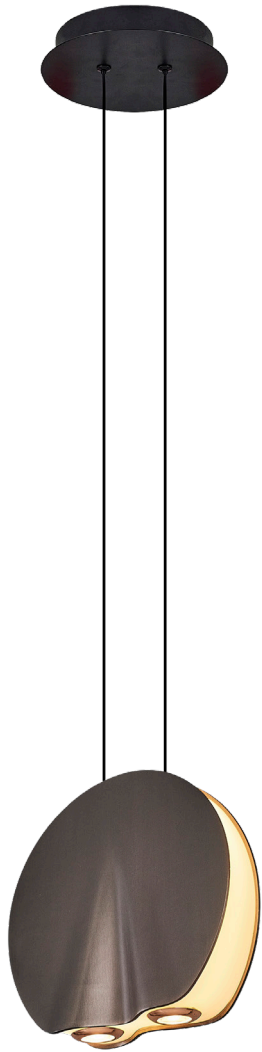

Lighting Products 2026

5732K-1A

5732K-1A

20W LED
W:20 L:6 H:120
3000 Kelvin
2000 Lumen
Chrome, Yellow
Platinum
Metal

Özcan Aydınlatma

Lighting Products 2026

5732-APL

5732-APL