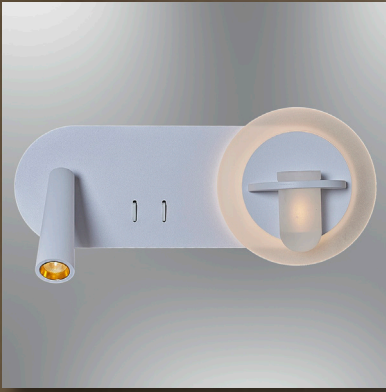

2723-02

12W LED
Ø:18 H:6
3000 Kelvin
1200 Lumen
Switch on-off
White, Oak
Metal, Acrylic

flowers
can be placed

2723-03

12W LED
W:9 L:26 H:6
3000 Kelvin
1200 Lumen
White, Black
Metal, Acrylic

Özcan Aydınlatma

Lighting Products 2026

2723-05

2723-05

11W LED
W:11 L:25 H:10
3000 Kelvin
1500 Lumen
White, Black
On-off button
Metal, Acrylic

flowers
can be placed

flowers
can be placed

2723-06

15W LED
W:30 L:10 H:10
3000 Kelvin
1500 Lumen
On-off button
White, Black
Metal, Acrylic

flowers
can be placed

2733-1A
REMOTE CONTROL

57W LED
Ø:46 H:150
3000-6500Kelvin
5700 Lumen
Brown, Antique
Metal, Acrylic

LampSmart Pro is managed and controlled via the app.

You can choose between 3000 Kelvin Yellow Light, 4000K Warm White Light, and 6500 Kelvin White Light. The light color can be adjusted (dimmed). Night mode is available. Thanks to Bluetooth, you can control it from your phone.

Özcan Aydınlatma

Lighting Products 2026

2733-2A

2733-2A
REMOTE CONTROL

68W LED
W:58 L:58 H:150
3000-6500Kelvin
6800 Lumen
Brown, Antique
Metal, Acrylic

LampSmart Pro is managed and controlled via the app.

You can choose between 3000 Kelvin Yellow Light, 4000K Warm White Light, and 6500 Kelvin White Light. The light color can be adjusted (dimmed). Night mode is available. Thanks to Bluetooth, you can control it from your phone.