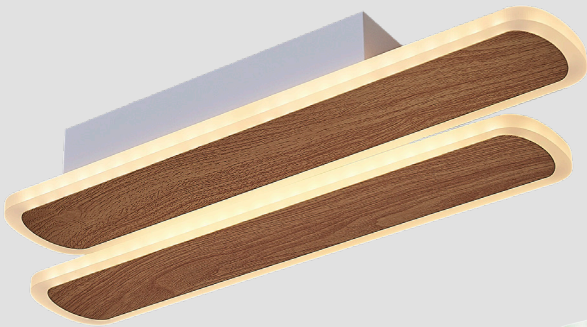

1434-04

18W LED
W:15 L:35 H:5
3000-6500 Kelvin
2000 Lumen
Metal, Acrylic