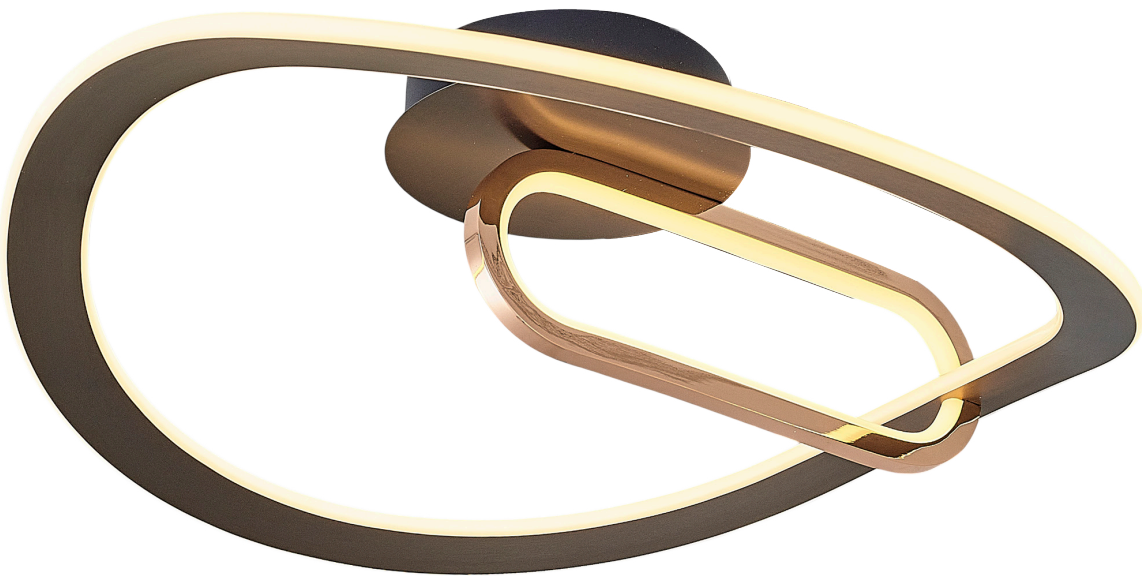

Lighting Products 2026

5729-2

5729-2

28W LED
Ø:60 H:18
3000 Kelvin
2800 Lumen
Metal, Acrylic

Özcan Aydınlatma

Lighting Products 2026

5729-3

5729-3