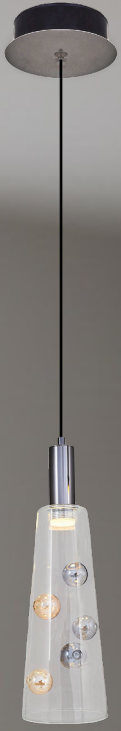

2850A-1A

3W LED
Ø:13 H:120
3000 Kelvin
300 Lumen
Metal/Glass