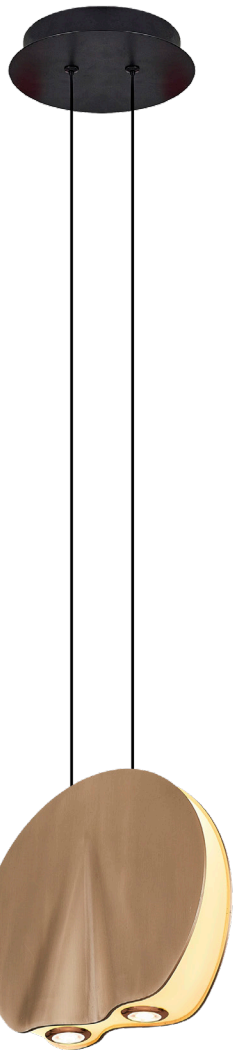

Lighting Products 2026

5732K-1A

5732K-1A

20W LED
W:20 L:6 H:120
3000 Kelvin
2000 Lumen
Chrome, Yellow
Platinum
Metal

Özcan Aydınlatma

Lighting Products 2026

5732-APL

5732-APL