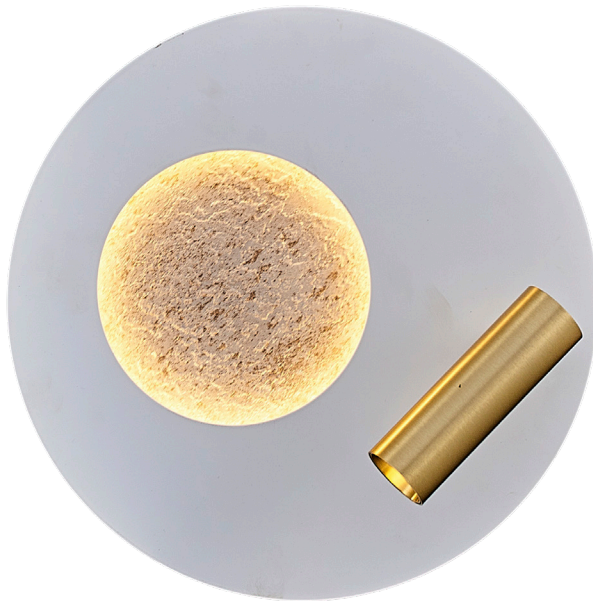

3008

13W LED
Ø:26 H:14
3000 Kelvin
1300 Lumen
Black, White
Metal, Acrylic