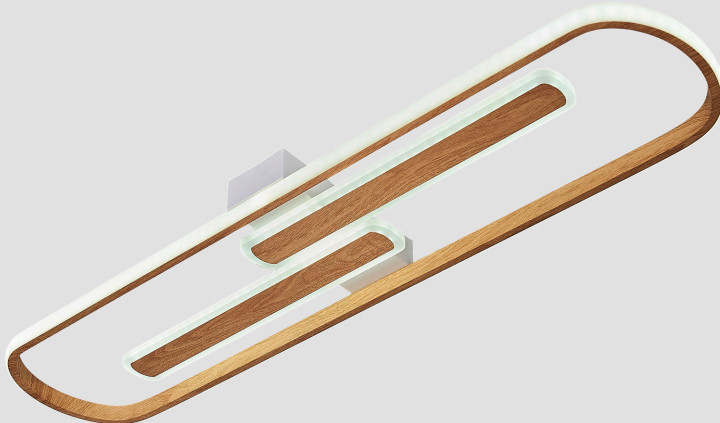

Özcan Aydınlatma

Lighting Products 2026

1434

1434-02

30W LED
W:60 L:16 H:6
3000-6500 Kelvin
2000 Lumen
Metal, Acrylic

1434-03

40W LED
W:80 L:19 H:6
3000-6500 Kelvin
2000 Lumen
Metal, Acrylic

1434-01