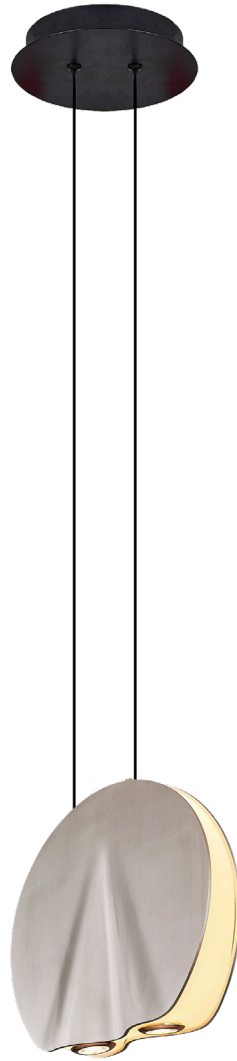

Lighting Products 2026

5732K-1A

5732K-1A

20W LED
W:20 L:6 H:120
3000 Kelvin
2000 Lumen
Chrome, Yellow
Platinum
Metal

Özcan Aydınlatma

Lighting Products 2026

5732-APL

5732-APL