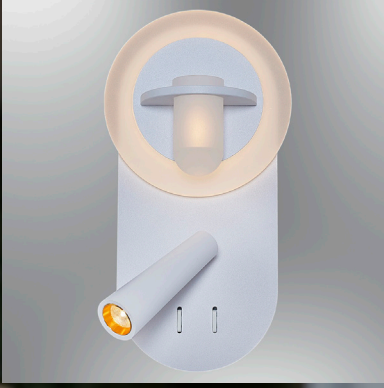

2723-02

12W LED
Ø:18 H:6
3000 Kelvin
1200 Lumen
Switch on-off
White, Oak
Metal, Acrylic

flowers
can be placed

2723-03

12W LED
W:9 L:26 H:6
3000 Kelvin
1200 Lumen
White, Black
Metal, Acrylic

Özcan Aydınlatma

Lighting Products 2026

2723-05

2723-05

11W LED
W:11 L:25 H:10
3000 Kelvin
1500 Lumen
White, Black
On-off button
Metal, Acrylic

flowers
can be placed

flowers
can be placed

2723-06

15W LED
W:30 L:10 H:10
3000 Kelvin
1500 Lumen
On-off button
White, Black
Metal, Acrylic