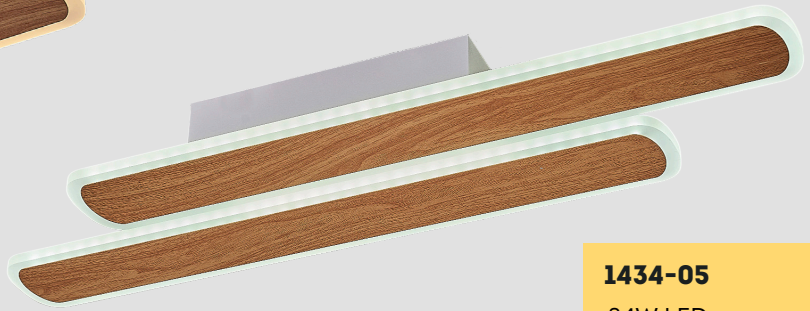

20W LED
W:40 L:16 H:6
3000-6500 Kelvin
2000 Lumen
Metal, Acrylic

Özcan Aydınlatma

Lighting Products 2026

1434

1434-04

18W LED
W:15 L:35 H:5
3000-6500 Kelvin
2000 Lumen
Metal, Acrylic

1434-05

24W LED
W:60 L:15 H:4
3000-6500 Kelvin
2000 Lumen
Metal, Acrylic